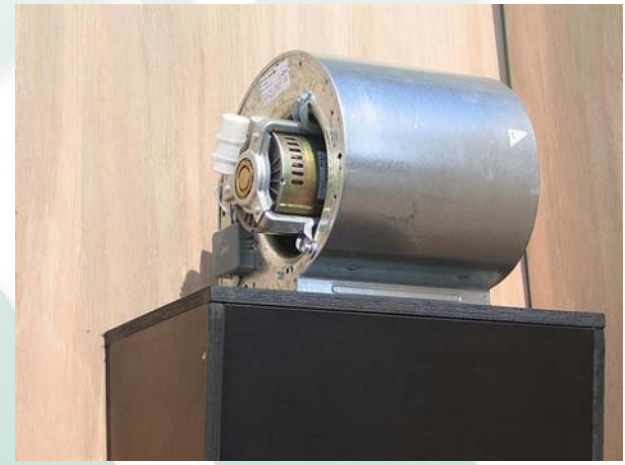

Drying / ventilation units for trays

Trays with gauze bottom

Air in and outlet per tray individual

Easy handling

Air-inlet opens when tray is being placed

Air-inlet and air guidance

Centrifugal fan

For more information: Agratechnik BV
P.O. Box 91 1760 AB Anna Paulowna The Netherlands
Tel. +31 223 522824 Fax +31 223 521949
e-mail: <mailto:info@agratechnik.com> Website: www.agratechnik.com